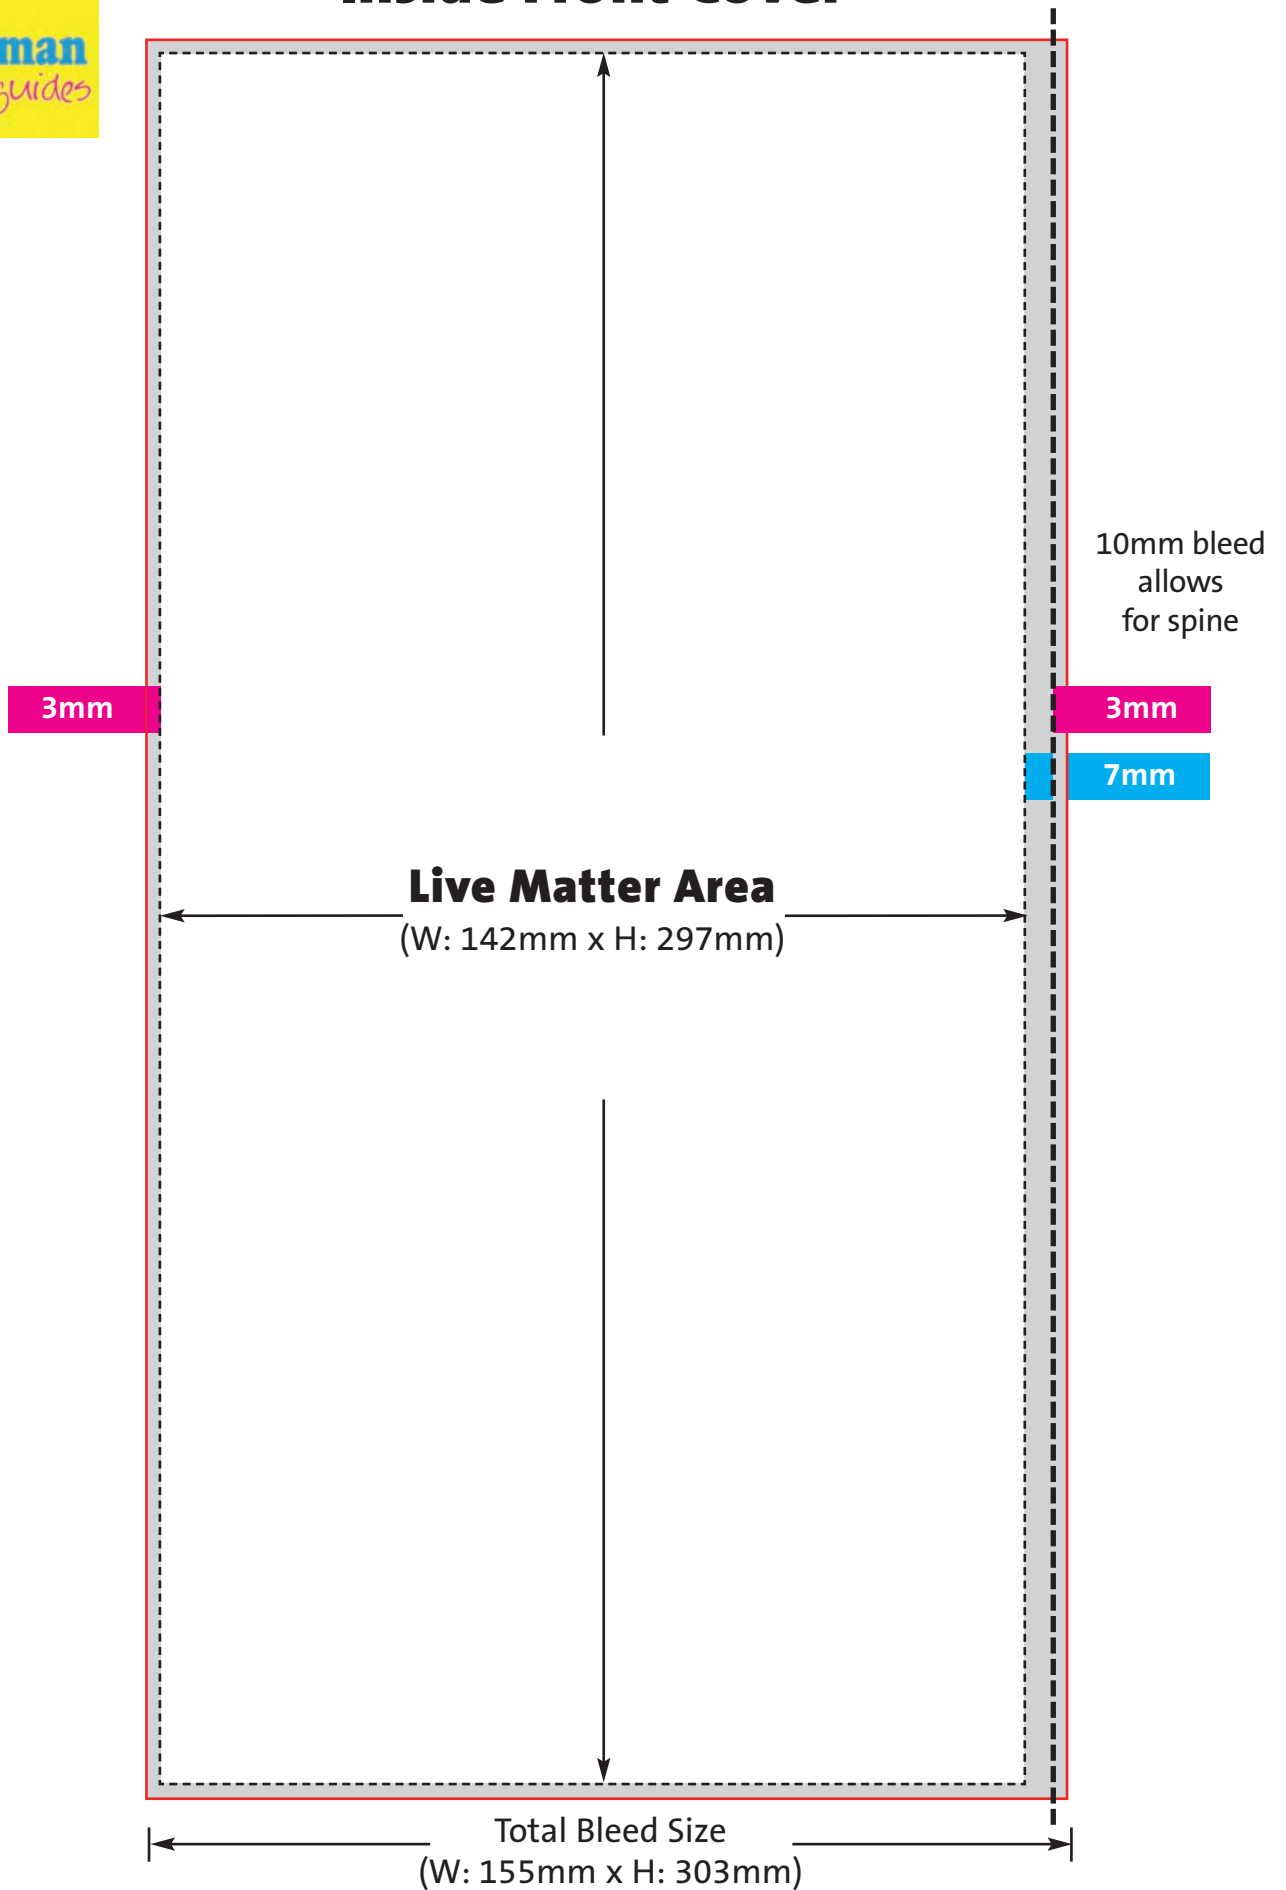

ACTUAL SIZE

HALF - DISPLAY

w 126 x h 135mm

THIRD - DISPLAY

w 126 x h 89mm

SIXTH - DISPLAY

w 126 x h 43mm

Dalesman
visitor guides

**12th
CLASS**
40 x 66

6th - CLASS
83 x 66

QUARTER
w 126 x h 66mm

THIRD - CLASS
w 83 x h 135mm

ACTUAL SIZE

ADVERT SIZES

DISPLAY

	-	W x H
full inset page	-	126 x 272
half page	-	126 x 135
third of page	-	126 x 89
sixth of page	-	126 x 43

Inside Front Cover

Inside Back Cover

10mm bleed
allows
for binding

3mm

7mm

3mm

Live Matter Area

(W: 142mm x H: 297mm)

Total Bleed Size

(W: 155mm x H: 303mm)