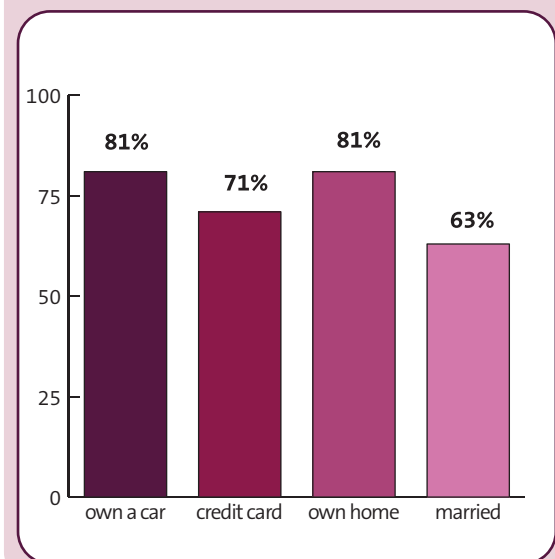

Down Your Way

YORKSHIRE'S NOSTALGIC MAGAZINE

Demographics

"Rekindle your valuable memories with a trip into Yorkshire's past as our readers provide enjoyable recollections of bygone times and places. There's nothing more powerful than images and stories drawn from living memory untainted by academics or historians. Down Your Way has grown into something of a phenomenon and our humble magazine continues to thrive and grow due to hearty recommendations and contributions from our readers."

Averil Thornton
Editor

Circulation

15,574

Coverage Circulation

For the 12 issues distributed between 01.01.2008 and 31.12.2008

Habits & Trends

Holidays:

70% live in Yorkshire. Those living outside the county return 3-6 times a year. Those living in the county take up to three short breaks a year. Many readers tour the county on a regular basis