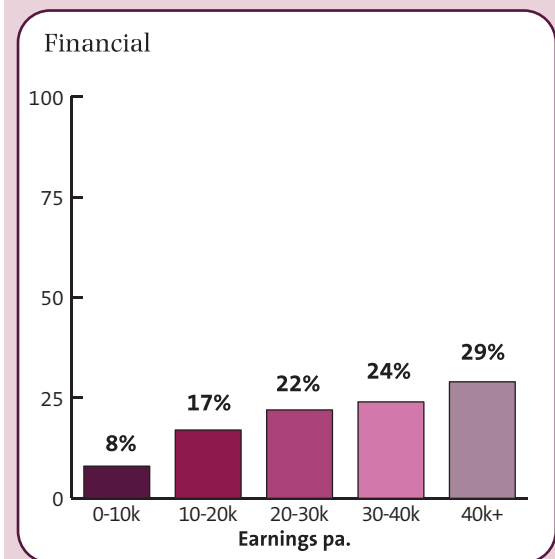

YORKSHIRE'S NOSTALGIC MAGAZINE

Demographics